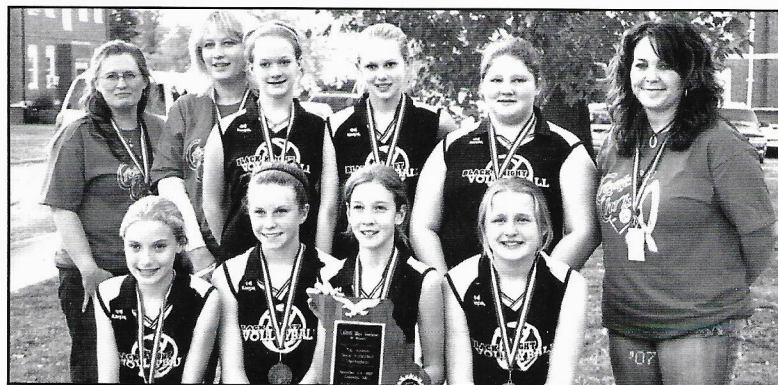

4th in the Silver bracket at the state tourney!