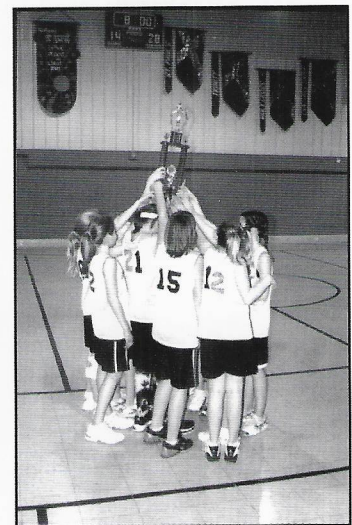

Front row, left to right: Payton Goetz, Lauren Baalman, Mallory Uptegrove, Alyssa Wienburg, and Savannah Dieckmann