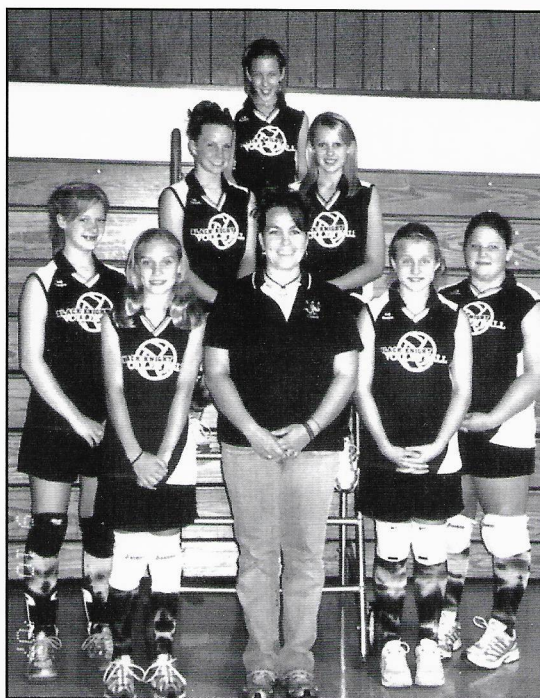

7th Grade Volleyball

Front row left to right: Allyson Bahrenburg, Grace Gilroy, Coach Shelley Oelrichs, Emily Kollbaum, and Morgan Berendzen. Middle row left to right: Mason Harms and Emily Pritzel. Top: Josie Harms