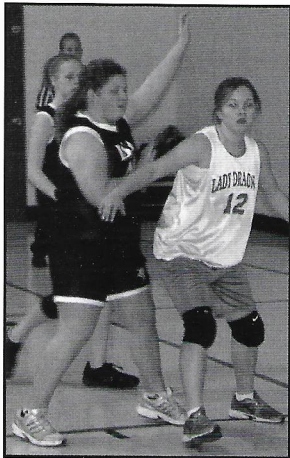

7th Girls Basketball

Back row, left to right: Emily Kollbaum, Morgan Berendzen, Allyson Bahrenburg, Emily Pritzel, Mason Harms, and Coach Stephanie Eaton.