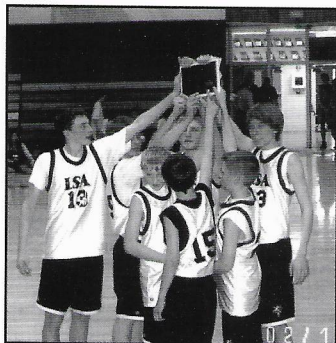

7TH/8TH BOYS

BASKETBALL