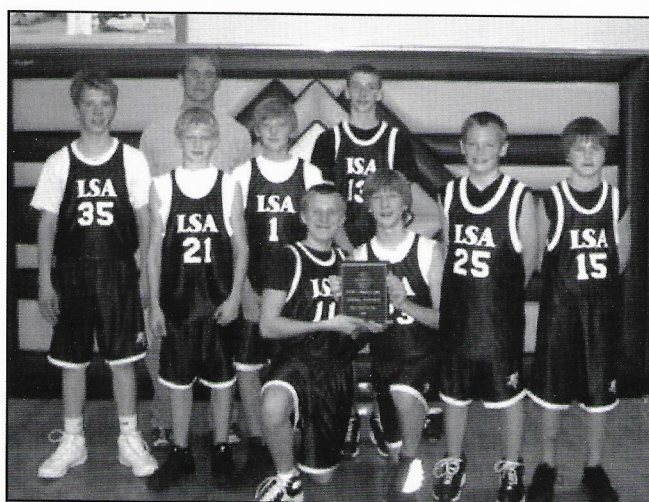

Michael Wilshusen,
Zachary Heimsoth, Coach
Levi Fox, Ben Schlesselman,
Jordan Kollbaum,
Nathaniel Lutz, Dana
Oelrichs, Michael Brockman,
Jake Cordes.