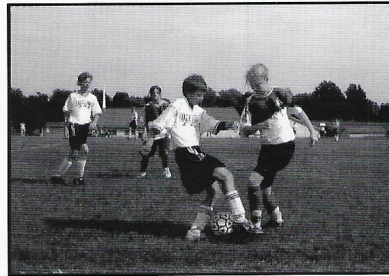

Bring it On!